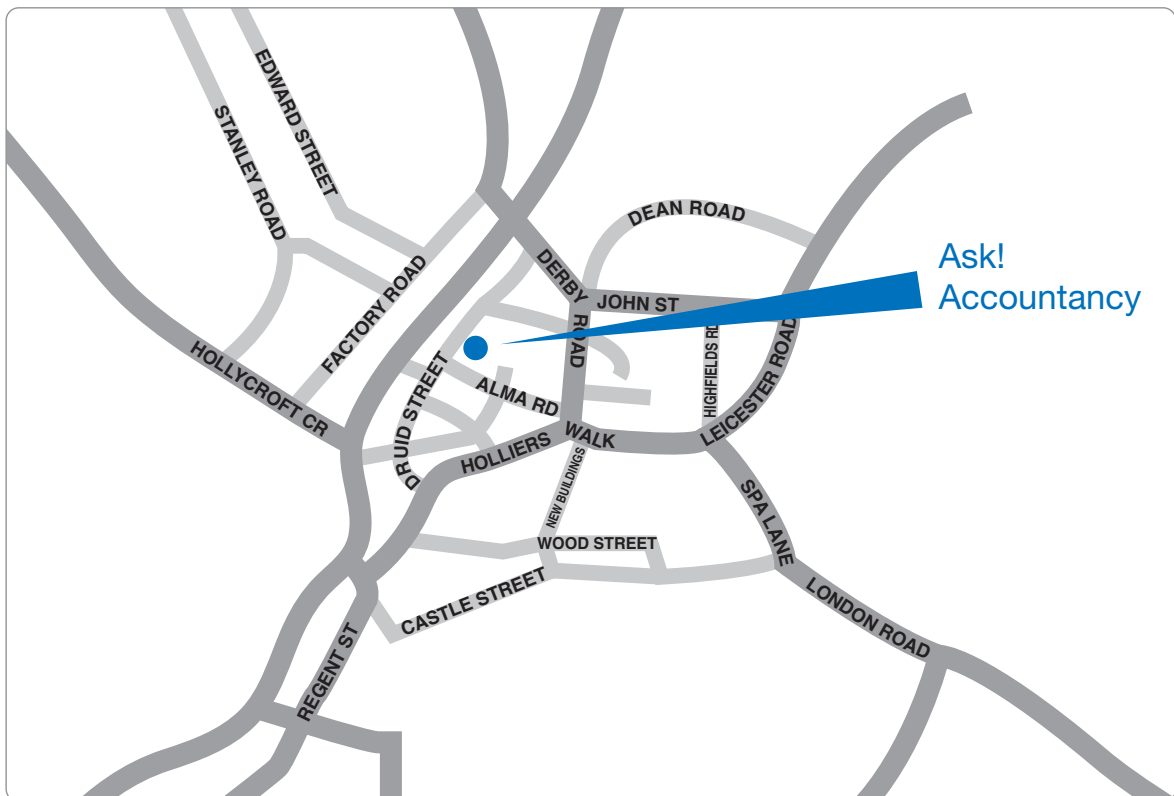

Mountsorrel Office

Ask! Accountancy, Temperance Villas
154 Rothley Road, Mountsorrel
Leicestershire LE12 7JX
Tel: 0116 235 2244 Fax: 0116 235 2255

Hinckley Office

Ask! Accountancy, Graphic House
Druid Street, Hinckley
Leicestershire LE10 1QH
Tel: 01455 240619